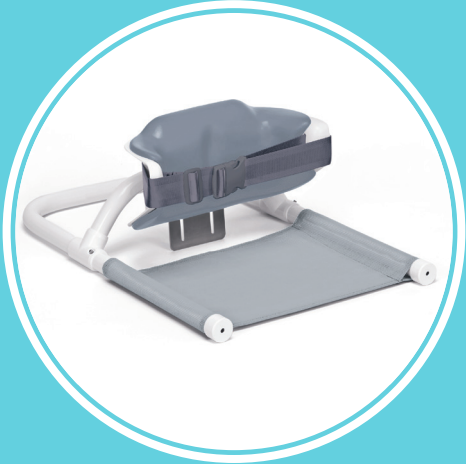

Contour™ Wrap-Around Back Support

BATHING

ACCESSORIES

Pelvic Support Belt

The Contour™ Wrap-Around Bath Support provides mild positioning assistance and allows the user to sit on the floor of the bathtub while bathing.

BENEFITS

Adapts to User Needs

FEATURES

- Multiple sizes, Lo-Back™ and Hi-Back™ padded support options available with harness
- Orthopedic back height easily adjusts vertically

Durable & Long-Lasting

- Rustproof frame and tear-resistant mesh fabric
- Bacterial and fungal-resistant ComfortMesh™ seat
- Latex and silicone-free

Built-In Growth

- Mounting Base allows upgrade or replacement of support back

Versatile Design

- Wide-stance stable base fits in any tub
- Compact for easy storage or transport

For more information, call us today!