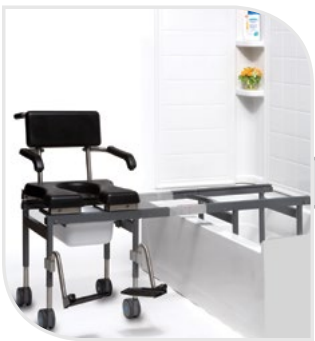

FEATURES

- Compact, 18" x 18", tub base transfer frame that fits inside bathtub
- Standard removable 13" bridge
- Optional fixed bridge in 9" or 11" lengths
- Optional adjustable bridges from 13½" to 17¾" or 17½" to 21¾" lengths
- Locking system for added safety
- Includes headrest, commode pail, footrests and locking casters

Transfer Base Diagram

ACCESSORIES

Fixed-Length Bridge

Adjustable-Length Bridge

Rapid Dry Positioning Belt

Lap Belt

ORDER FORM FAX TO 905-787-8550 OR SUBMIT ONLINE

Dealer: _____ Marked For: _____ Account #: _____
 Date: _____ PO#: _____ Ordered By: _____
 Phone: _____ Fax: _____ E-mail: _____
 Ship to address: _____

BUNDLED	\$4,953.00	BTV-5100
Seating		<input checked="" type="checkbox"/> BTV-5100-IT
Base		<input checked="" type="checkbox"/> BTC-K5101
Armrests		<input checked="" type="checkbox"/> BTV-K5105
Footrests		<input checked="" type="checkbox"/> BTV-K5125
Weight Capacity		300 lb
Seat Width		19"
Seat Depth		18"
Seat Opening		9"W x 14.5"L
Seat Height Range		24.5", 25.25", 26", 26.75", 27.5"
Back Height		15"
Back Width		16.5"
Maximum Top of Tub Clearance Height		20.5"
Overall Length		53"
Tub Base Dimensions		18"W x 17"D
Rolling Base Dimensions		20"W x 17"D
Tub Base + Bridge Weight		20 lb
Chair + Rolling Base Weight		40 lb