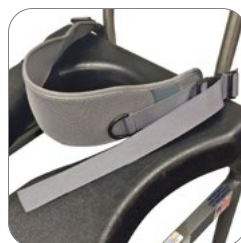

FEATURES

- Compact, 18" x 18", tub base transfer frame that fits inside bathtub
- Standard removable 13" bridge
- Optional fixed bridge in 9" or 11" lengths
- Optional adjustable bridges from 13½" to 17¾" or 17½" to 21¾" lengths
- Locking system for added safety
- Includes headrest, commode pail, footrests and locking casters

Transfer Base Diagram

ACCESSORIES

Fixed-Length Bridge

Adjustable-Length Bridge

Rapid Dry Positioning Belt

Lap Belt

ORDER FORM FAX TO 905-787-8550 OR SUBMIT ONLINE

Dealer: _____ Marked For: _____ Account #: _____
 Date: _____ PO#: _____ Ordered By: _____
 Phone: _____ Fax: _____ E-mail: _____
 Ship to address: _____

ACCESSORIES

Fixed-Length Bridge	9"	\$503.00	BTV-A5109
	11"	\$573.00	BTV-A5111
Adjustable-Length Bridge	13.5" - 17.75"	\$ 967.00	BTV-A5104
	17.5" - 21.75"	\$ 967.00	BTV-A5105
Lap Belt		\$76.00	BTV-A5135
Rapid Dry Positioning Belt	Fit Range: 22" - 68"	\$229.00	BCZ-A8832M
	Fit Range: 25" - 72"	\$229.00	BCZ-A8832L