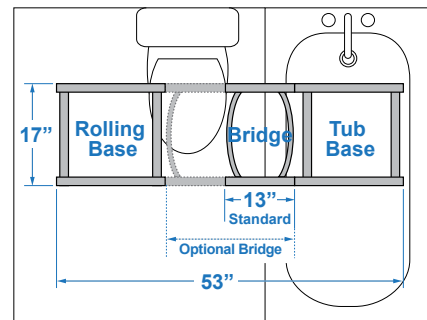

FEATURES

- Compact, 18" x 18", tub base transfer frame that fits inside bathtub
- Standard removable 13" bridge
- Optional fixed bridge in 9" or 11" lengths
- Optional adjustable bridges from 13½" to 17¾" or 17½" to 21¾" lengths
- Locking system for added safety
- Includes headrest, commode pail, footrests and locking casters

Transfer Base Diagram

ACCESSORIES

Fixed-Length Bridge

Adjustable-Length Bridge

Rapid Dry Positioning Belt

Lap Belt

ORDER FORM FAX TO 905-787-8550 OR SUBMIT ONLINE

Dealer: _____ Marked For: _____ Account #: _____
 Date: _____ PO#: _____ Ordered By: _____
 Phone: _____ Fax: _____ E-mail: _____
 Ship to address: _____

BUNDLED	\$4,953.00	BTV-5100
Seating		<input checked="" type="checkbox"/> BTV-5100-IT
Base		<input checked="" type="checkbox"/> BTC-K5101
Armrests		<input checked="" type="checkbox"/> BTV-K5105
Footrests		<input checked="" type="checkbox"/> BTV-K5125
Weight Capacity		300 lb
Seat Width		19"
Seat Depth		18"
Seat Opening		9"W x 14.5"L
Seat Height Range		24.5", 25.25", 26", 26.75", 27.5"
Back Height		15"
Back Width		16.5"
Maximum Top of Tub Clearance Height		20.5"
Overall Length		53"
Tub Base Dimensions		18"W x 17"D
Rolling Base Dimensions		20"W x 17"D
Tub Base + Bridge Weight		20 lb
Chair + Rolling Base Weight		40 lb