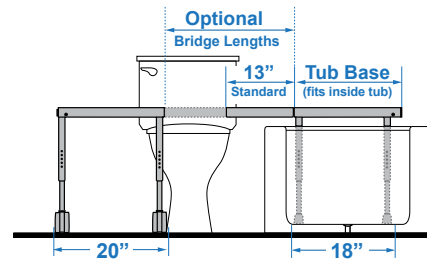

FEATURES

- Compact, 18" x 18", tub base transfer frame that fits inside bathtub
- Standard removable 13" bridge
- Optional fixed bridge in 9" or 11" lengths
- Optional adjustable bridges from 13½" to 17¾" or 17½" to 21¾" lengths
- Locking system for added safety
- Includes headrest, commode pail, footrests and locking casters

Transfer Base Diagram

ACCESSORIES

Fixed-Length Bridge

Adjustable-Length Bridge

Rapid Dry Positioning Belt

Lap Belt

ORDER FORM FAX TO 905-787-8550 OR SUBMIT ONLINE

Dealer: _____ Marked For: _____ Account #: _____
 Date: _____ PO#: _____ Ordered By: _____
 Phone: _____ Fax: _____ E-mail: _____
 Ship to address: _____

BUNDLED	\$4,953.00	BTV-5100
Seating		<input checked="" type="checkbox"/> BTV-5100-IT
Base		<input checked="" type="checkbox"/> BTC-K5101
Armrests		<input checked="" type="checkbox"/> BTV-K5105
Footrests		<input checked="" type="checkbox"/> BTV-K5125
Weight Capacity		300 lb
Seat Width		19"
Seat Depth		18"
Seat Opening		9"W x 14.5"L
Seat Height Range		24.5", 25.25", 26", 26.75", 27.5"
Back Height		15"
Back Width		16.5"
Maximum Top of Tub Clearance Height		20.5"
Overall Length		53"
Tub Base Dimensions		18"W x 17"D
Rolling Base Dimensions		20"W x 17"D
Tub Base + Bridge Weight		20 lb
Chair + Rolling Base Weight		40 lb