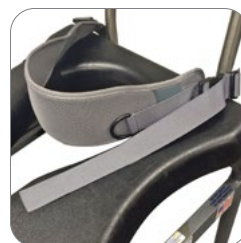

FEATURES

- Compact, 18" x 18", tub base transfer frame that fits inside bathtub
- Standard removable 13" bridge
- Optional fixed bridge in 9" or 11" lengths
- Optional adjustable bridges from 13½" to 17¾" or 17½" to 21¾" lengths
- Locking system for added safety
- Includes headrest, commode pail, footrests and locking casters

Transfer Base Diagram

ACCESSORIES

Fixed-Length Bridge

Adjustable-Length Bridge

Rapid Dry Positioning Belt

Lap Belt

ORDER FORM FAX TO 905-787-8550 OR SUBMIT ONLINE

Dealer: _____ Marked For: _____ Account #: _____
 Date: _____ PO#: _____ Ordered By: _____
 Phone: _____ Fax: _____ E-mail: _____
 Ship to address: _____

ACCESSORIES			
Fixed-Length Bridge	9"	\$627.75	BTV-A5109
	11"	\$715.50	BTV-A511
Adjustable-Length Bridge	13.5" - 17.75"	\$1,208.25	BTV-A5104
	17.5" - 21.75"	\$1,208.25	BTV-A5105
Lap Belt		\$94.50	BTV-A5135
Rapid Dry Positioning Belt	Fit Range: 22" - 68"	\$351.00	BCZ-A8833M
	Fit Range: 25" - 72"	\$351.00	BCZ-A8833L