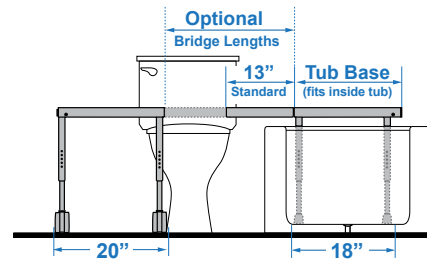

FEATURES

- Compact, 18" x 18", tub base transfer frame that fits inside bathtub
- Standard removable 13" bridge
- Optional fixed bridge in 9" or 11" lengths
- Optional adjustable bridges from 13½" to 17¾" or 17½" to 21¾" lengths
- Locking system for added safety
- Includes headrest, commode pail, footrests and locking casters

Transfer Base Diagram

ACCESSORIES

Fixed-Length Bridge

Adjustable-Length Bridge

Rapid Dry Positioning Belt

Lap Belt

ORDER FORM FAX TO 905-787-8550 OR SUBMIT ONLINE

Dealer: _____ Marked For: _____ Account #: _____
 Date: _____ PO#: _____ Ordered By: _____
 Phone: _____ Fax: _____ E-mail: _____
 Ship to address: _____

BUNDLED	\$6,189.75	BTV-5100
Seating		<input checked="" type="checkbox"/> BTV-5100-IT
Base		<input checked="" type="checkbox"/> BTC-K5101
Armrests		<input checked="" type="checkbox"/> BTV-K5105
Footrests		<input checked="" type="checkbox"/> BTV-K5125
Weight Capacity		300 lb
Seat Width		19"
Seat Depth		18"
Seat Opening		9"W x 14.5"L
Seat Height Range		24.5", 25.25", 26", 26.75", 27.5"
Back Height		15"
Back Width		16.5"
Maximum Top of Tub Clearance Height		20.5"
Overall Length		53"
Tub Base Dimensions		18"W x 17"D
Rolling Base Dimensions		20"W x 17"D
Tub Base + Bridge Weight		20 lb
Chair + Rolling Base Weight		40 lb