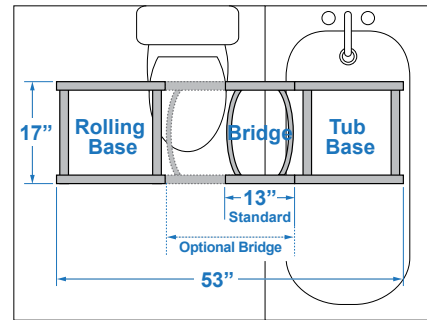

FEATURES

- Compact, 18" x 18", tub base transfer frame that fits inside bathtub
- Standard removable 13" bridge
- Optional fixed bridge in 9" or 11" lengths
- Optional adjustable bridges from 13½" to 17¾" or 17½" to 21¾" lengths
- Locking system for added safety
- Includes headrest, commode pail, footrests and locking casters

Transfer Base Diagram

ACCESSORIES

Fixed-Length Bridge

Adjustable-Length Bridge

Rapid Dry Positioning Belt

Lap Belt

ORDER FORM FAX TO 905-787-8550 OR SUBMIT ONLINE

Dealer: _____ Marked For: _____ Account #: _____
 Date: _____ PO#: _____ Ordered By: _____
 Phone: _____ Fax: _____ E-mail: _____
 Ship to address: _____

BUNDLED	\$6,189.75	BTV-5100
Seating		<input checked="" type="checkbox"/> BTV-5100-IT
Base		<input checked="" type="checkbox"/> BTC-K5101
Armrests		<input checked="" type="checkbox"/> BTV-K5105
Footrests		<input checked="" type="checkbox"/> BTV-K5125
Weight Capacity		300 lb
Seat Width		19"
Seat Depth		18"
Seat Opening		9"W x 14.5"L
Seat Height Range		24.5", 25.25", 26", 26.75", 27.5"
Back Height		15"
Back Width		16.5"
Maximum Top of Tub Clearance Height		20.5"
Overall Length		53"
Tub Base Dimensions		18"W x 17"D
Rolling Base Dimensions		20"W x 17"D
Tub Base + Bridge Weight		20 lb
Chair + Rolling Base Weight		40 lb