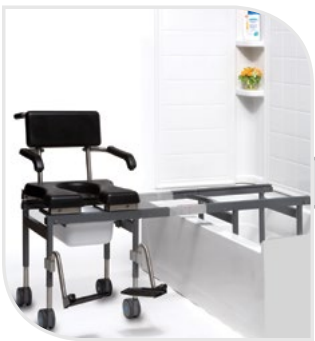

FEATURES

- Compact, 18" x 18", tub base transfer frame that fits inside bathtub
- Standard removable 13" bridge
- Optional fixed bridge in 9" or 11" lengths
- Optional adjustable bridges from 13½" to 17¾" or 17½" to 21¾" lengths
- Locking system for added safety
- Includes headrest, commode pail, footrests and locking casters

Transfer Base Diagram

ACCESSORIES

Fixed-Length Bridge

Adjustable-Length Bridge

Rapid Dry Positioning Belt

Lap Belt

ORDER FORM FAX TO 905-787-8550 OR SUBMIT ONLINE

Dealer: _____ Marked For: _____ Account #: _____
 Date: _____ PO#: _____ Ordered By: _____
 Phone: _____ Fax: _____ E-mail: _____
 Ship to address: _____

BUNDLED	\$6,189.75	BTV-5100
Seating		<input checked="" type="checkbox"/> BTV-5100-IT
Base		<input checked="" type="checkbox"/> BTC-K5101
Armrests		<input checked="" type="checkbox"/> BTV-K5105
Footrests		<input checked="" type="checkbox"/> BTV-K5125
Weight Capacity		300 lb
Seat Width		19"
Seat Depth		18"
Seat Opening		9"W x 14.5"L
Seat Height Range		24.5", 25.25", 26", 26.75", 27.5"
Back Height		15"
Back Width		16.5"
Maximum Top of Tub Clearance Height		20.5"
Overall Length		53"
Tub Base Dimensions		18"W x 17"D
Rolling Base Dimensions		20"W x 17"D
Tub Base + Bridge Weight		20 lb
Chair + Rolling Base Weight		40 lb