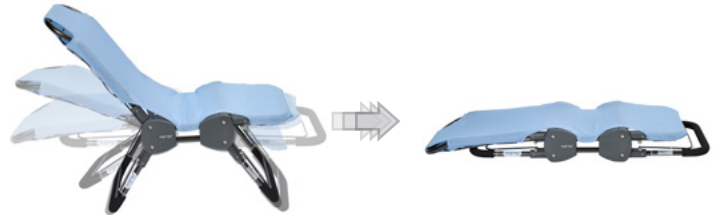

FEATURES

- Independently adjustable seat, back and leg angles
- Seat-to-back angles: 0°, 30°, 60°, 90° (from vertical)
- Seat-to-leg angles: 0°, -30°, -60° (from horizontal)
- Bacteria and fungal resistant ComfortMesh™ seat cover
- Includes two positioning belts
- Folds flat for storage

Ultima Bath Chair
shown with optional head pad

Beach Bubble Blue

Lionfish Lavender

Ultima Access Bath Chair
Seat option provides easy access
for personal care

ACCESSORIES

Detachable Extension Base

Detachable Rolling Base

Attached Rolling Base*

Foldable Transfer Base*

Compact Transfer Base*

Head & Lateral Support Pads

Detachable Armrest

Rapid-Dry Pelvic Positioning Belt

Pelvic Positioning Belt

*See Bath Transfer literature for more information on Transfer Base Options

UPHOLSTERY	BCU-8620M	BCU-8720L	BCU-8920XL	BCUA-8726L	BCUA-8926XL
Lionfish Lavender (LL)					
Beach Bubble Blue (BB)					

ACCESSORIES (fit all sizes of bath chair unless noted)

Detachable Extension Base (Raise chair by 9.5")	BCUZ-A8880	18"W x 24" - 37"L x 9"H	\$770
Detachable Rolling Base (Raise chair by 13")	BCUZ-A8890	25"W x 30" - 44"L x 13"H	\$875
Head Support Pads	BCZ-A8875		\$155
Lateral Support Pads	BCZ-A8830		\$155
Detachable Armrests	BTZ-A5051		\$495
Positioning Belt	BCZ-A8835-G	For use with mesh cover	\$65
Pelvic Positioning Belt	BCZ-A8834		\$85
Rapid Dry Positioning Belt	BCZ-A8836M	Fit range: 22" - 68"	\$245
(can be used as pelvic and/or lap belts)	BCZ-A8836L	Fit range: 25" - 72"	\$245