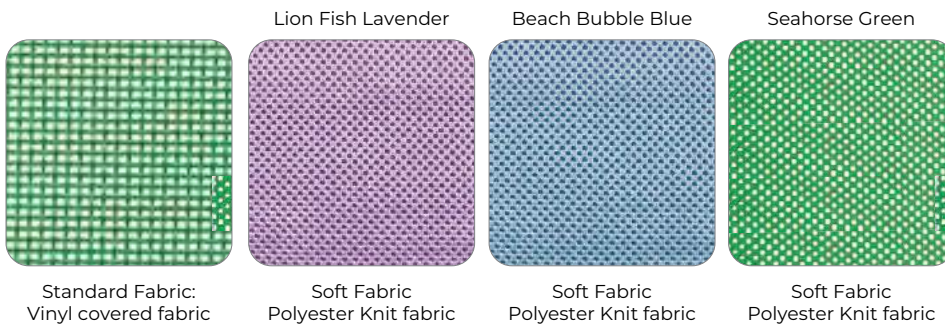

UPHOLSTERY

ACCESSORIES

Lateral Supports

Shower Stand

Tub Stand

FEATURES

- Plastic frame with a choice of standard or soft removable and washable fabric
- Standard Fabric: Vinyl covered nylon dries easily. Available in Seahorse Green only
- Soft Fabric: Polyester knit fabric includes a trunk strap to assist in lateral support. Features additional padding between the fabric and Otter frame. Available in Seahorse Green, Beach Bubble Blue, and Lionfish Lavender
- Angle - adjustable seat and back have five angle adjustments at 0°, 22.5°, 45°, 67.5° and 90°
- Seat and back Uni-Bars provide one-handed angle adjustments
- Adjustments can be made with user seated in chair
- Height and width adjustable head cushions offer support and comfort. They can also be used as lateral supports.
- Removable positioning straps can be placed anywhere along the length of the frame
- Leg straps control abduction and adduction
- Adjustable slip-resistant legs raise chair up to 7"
- Folds flat for easy storage