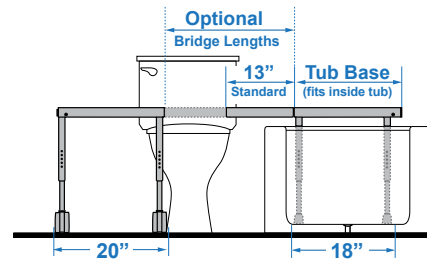

FEATURES

- Compact, 18" x 18", tub base transfer frame that fits inside bathtub
- Standard removable 13" bridge
- Optional fixed bridge in 9" or 11" lengths
- Optional adjustable bridges from 13½" to 17¾" or 17½" to 21¾" lengths
- Locking system for added safety
- Includes headrest, commode pail, footrests and locking casters

Seat Width

19"

Seat Depth

18"

Seat Hole

9"W x 14.5"L

Seat Height Range

24.5", 25.25", 26", 26.75", 27.5"

Back Height

15"

Back Width

16.5"

Maximum Top of Tub Clearance Height

20.5"

Overall Length

53"

Tub Base Dimensions

18"W x 17"D

Rolling Base Dimensions

20"W x 17"D

Tub Base +Bridge Weight

20 lb

Chair + Rolling Base Weight

40 lb