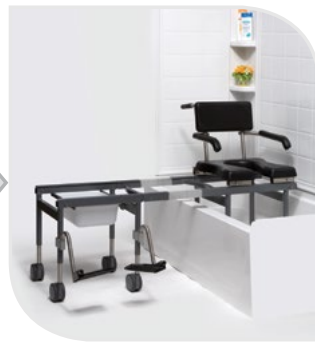

FEATURES

- Compact, 18" x 18", tub base transfer frame that fits inside bathtub
- Standard removable 13" bridge
- Optional fixed bridge in 9" or 11" lengths
- Optional adjustable bridges from 13½" to 17¾" or 17½" to 21¾" lengths
- Locking system for added safety
- Includes headrest, commode pail, footrests and locking casters

Transfer Base Diagram

ACCESSORIES

Fixed-Length Bridge

Adjustable-Length Bridge

Rapid Dry Positioning Belt

Reducer Ring

ORDER FORM FAX TO 310-305-1718 OR SUBMIT ONLINE

Dealer: _____ Marked For: _____ Account #: _____

Seating

BTV-5102

\$1,465

Transfer Base

BTV-5101

\$2,450

Weight Capacity

300 lb

Tub Base Dimensions

18"W x 17"D

Rolling Base Dimensions

20"W x 17"D

Tub Base +Bridge Weight

20 lb

Chair + Rolling Base Weight

40 lb