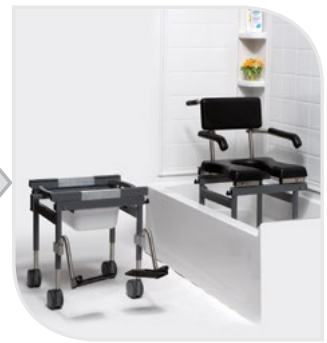

FEATURES

- Compact, 18" x 18", tub base transfer frame that fits inside bathtub
- Standard removable 13" bridge
- Optional fixed bridge in 9" or 11" lengths
- Optional adjustable bridges from 13½" to 17¾" or 17½" to 21¾" lengths
- Locking system for added safety
- Includes headrest, commode pail, footrests and locking casters

Transfer Base Diagram

ACCESSORIES

Fixed-Length Bridge

Adjustable-Length Bridge

Rapid Dry Positioning Belt

Reducer Ring

ORDER FORM FAX TO 310-305-1718 OR SUBMIT ONLINE

Dealer: _____ Marked For: _____ Account #: _____

Tub Base Dimensions

18"W x 17"D

Rolling Base Dimensions

20"W x 17"D

Tub Base +Bridge Weight

20 lb

Chair + Rolling Base Weight

40 lb