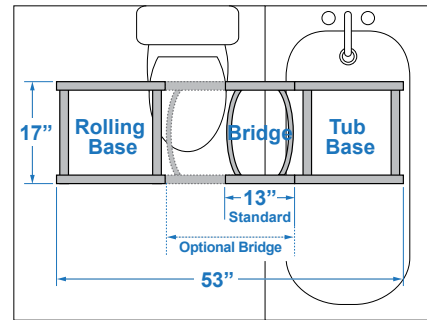

FEATURES

- Compact, 18" x 18", tub base transfer frame that fits inside bathtub
- Standard removable 13" bridge
- Optional fixed bridge in 9" or 11" lengths
- Optional adjustable bridges from 13½" to 17¾" or 17½" to 21¾" lengths
- Locking system for added safety
- Includes headrest, commode pail, footrests and locking casters

Transfer Base Diagram

ACCESSORIES

Fixed-Length Bridge

Adjustable-Length Bridge

Rapid Dry Positioning Belt

Reducer Ring

ORDER FORM FAX TO 310-305-1718 OR SUBMIT ONLINE

Dealer: _____ Marked For: _____ Account #: _____

Back Height

15"

Back Width

16.5"

Maximum Top of Tub Clearance Height

20.5"

Overall Length

53"

Tub Base Dimensions

18"W x 17"D

Rolling Base Dimensions

20"W x 17"D

Tub Base +Bridge Weight

20 lb

Chair + Rolling Base Weight

40 lb