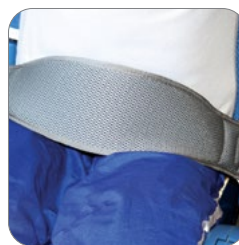

FEATURES

- Compact, 18" x 18", tub base transfer frame that fits inside bathtub
- Standard removable 13" bridge
- Optional fixed bridge in 9" or 11" lengths
- Optional adjustable bridges from 13½" to 17¾" or 17½" to 21¾" lengths
- Locking system for added safety
- Includes headrest, commode pail, footrests and locking casters

Transfer Base Diagram

ACCESSORIES

Fixed-Length Bridge

Adjustable-Length Bridge

Rapid Dry Positioning Belt

Reducer Ring

ORDER FORM FAX TO 310-305-1718 OR SUBMIT ONLINE

Dealer: _____ Marked For: _____ Account #: _____