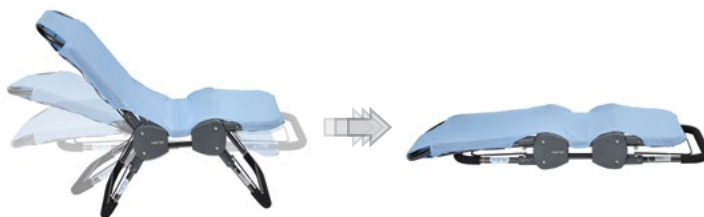

FEATURES

- Independently adjustable seat, back and leg angles
- Seat-to-back angles: 0°, 30°, 60°, 90° (from vertical)
- Seat-to-leg angles: 0°, -30°, -60° (from horizontal)
- Bacteria and fungal resistant ComfortMesh™ seat cover
- Includes two positioning belts
- Folds flat for storage

Ultima Bath Chair
shown with optional head pad

Ultima Access Bath Chair
Seat option provides easy access
for personal care

Beach Bubble Blue

Stingray Gray

Lionfish Lavender

ACCESSORIES

Detachable Extension Base

Detachable Rolling Base

Attached Rolling Base*

Foldable Transfer Base*

Compact Transfer Base*

Head & Lateral Support Pads

Detachable Armrest

Rapid-Dry Pelvic Positioning Belt

Pelvic Positioning Belt

BASE UNIT	ULTIMA			ULTIMA ACCESS	
	BCU-8620M	BCU-8720L	BCU-8920XL	BCUA-8726L	BCUA-8926XL
	\$1,208.25	\$1,208.25	\$1,208.25	\$1,707.75	\$1,768.50
Product Size	Small/Medium	Large	Extra Large	Large	Extra Large
Weight Capacity	130 lb	160 lb	180 lb	160 lb	180 lb
Height Capacity	40" -54"	54" - 68"	68" - 80"	54" - 68"	68" - 80"
Overall Length (Flat)	45"	53"	61"	53"	61"
Chair Leg Length (Flat)	39.5"	41.5"	44.5"	41.5"	44.5"
Overall Width	17"	18"	20"	18"	20"
Inside Seat Width	14"	15"	17"	14"	16"
Seat Depth	11"	13"	15"	14"	17"
Calf Length	10"	13"	15"	13.5"	15.5"
Back Height	22"	27"	31"	26"	30"
Seat Height Above Floor	4" - 15"	4" - 15"	4" - 15"	4" - 15"	4" - 15"
Product Weight	20.5 lb	21.5 lb	23 lb	28 lb	29.5 lb