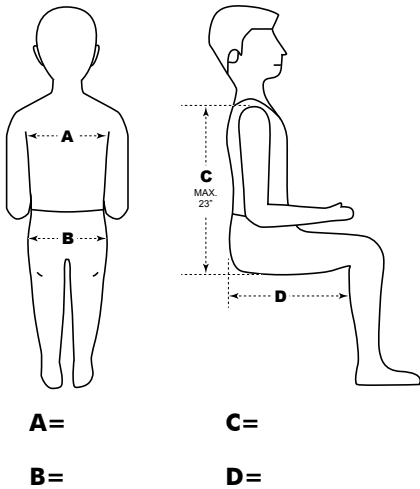

ACCESSORIES

Swing-Away
Abductor

Seat Depth Extender

Buckle Guard

Retainer Clip Guard

ORDER FORM FAX TO 905-787-8550 OR SUBMIT ONLINE

Dealer: _____ Marked For: _____ Account #: _____

Date: _____ PO#: _____ Ordered By: _____

Phone: _____ Fax: _____ E-mail: _____

Ship to address: _____

BASE UNIT	CSI-2000P (Head pads) \$1,613.25	CSI-2000W (Headwings) \$1,613.25
Weight Capacity	20 -102 lb	20 -102 lb
Height Capacity	60"	60"
Shoulder Harness Heights	11.5", 14.5", 17.5", 20.5"	11.5", 14.5", 17.5", 20.5"
Back Height	29"	29"
Seat Depth	10"	10"
Seat Depth with Extender	12.5" or 15"	12.5" or 15"
Inside Seat Width at Front	15.5"	15.5"
Inside Seat Width at Rear	13"	13"
Overall Width	19"	19"
Overall Depth	11"	11"
Seat-to-Back Angle	88°	88°
Product Weight	11 lb	11 lb