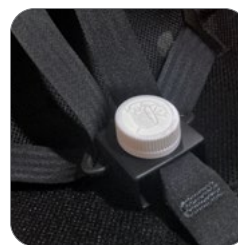

INCLUDES

- Independently adjustable height head pads or soft-padded headwings
- Memory foam back/seat padding reduces sores and fatigue
- Standard 5-point harness restraint for better protection than vehicle lap/shoulder belt
- Crotch strap pad
- Lateral positioning pads
- Dual-hook tether strap

Head pads option

Headwings option

UPHOLSTERY

Convertible Pink
(RR)

Dune Buggy Beige
(CC)

Go Kart Green
(CC)

Roadster Red
(RR)

Speedway Gray
(SG)

ACCESSORIES

Swing-Away
Abductor

Seat Depth Extender

Buckle Guard

Retainer Clip Guard

ORDER FORM FAX TO 905-787-8550 OR SUBMIT ONLINE

Dealer: _____ Marked For: _____ Account #: _____

Date: _____ PO#: _____ Ordered By: _____