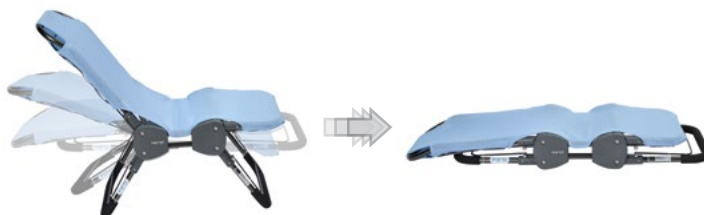

FEATURES

- Independently adjustable seat, back and leg angles
- Seat-to-back angles: 0°, 30°, 60°, 90° (from vertical)
- Seat-to-leg angles: 0°, -30°, -60° (from horizontal)
- Bacteria and fungal resistant ComfortMesh™ seat cover
- Includes two positioning belts
- Folds flat for storage

Ultima Bath Chair
shown with optional head pad

Ultima Access Bath Chair
Seat option provides easy access
for personal care

Beach Bubble Blue

Stingray Gray

Lionfish Lavender

ACCESSORIES

Detachable Extension Base

Detachable Rolling Base

Attached Rolling Base*

Foldable Transfer Base*

Compact Transfer Base*

Head & Lateral Support Pads

Detachable Armrest

Rapid-Dry Pelvic Positioning Belt

Pelvic Positioning Belt

BASE UNIT	ULTIMA			ULTIMA ACCESS	
	BCU-8620M \$895	BCU-8720L \$895	BCU-8920XL \$895	BCUA-8726L \$1,265	BCUA-8926XL \$1,310
Product Size	Small/Medium	Large	Extra Large	Large	Extra Large
Weight Capacity	130 lb	160 lb	180 lb	160 lb	180 lb
Height Capacity	40" -54"	54" - 68"	68" - 80"	54" - 68"	68" - 80"
Overall Length (Flat)	45"	53"	61"	53"	61"
Chair Leg Length (Flat)	39.5"	41.5"	44.5"	41.5"	44.5"
Overall Width	17"	18"	20"	18"	20"
Inside Seat Width	14"	15"	17"	14"	16"
Seat Depth	11"	13"	15"	14"	17"
Calf Length	10"	13"	15"	13.5"	15.5"
Back Height	22"	27"	31"	26"	30"
Seat Height Above Floor	4" - 15"	4" - 15"	4" - 15"	4" - 15"	4" - 15"
Product Weight	20.5 lb	21.5 lb	23 lb	28 lb	29.5 lb