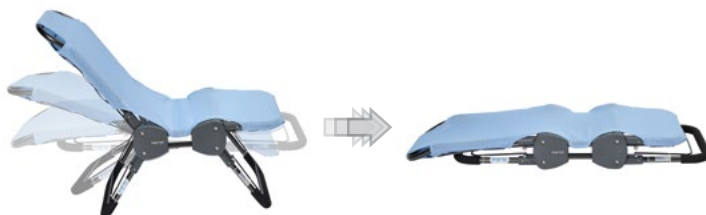

FEATURES

- Independently adjustable seat, back and leg angles
- Seat-to-back angles: 0°, 30°, 60°, 90° (from vertical)
- Seat-to-leg angles: 0°, -30°, -60° (from horizontal)
- Bacteria and fungal resistant ComfortMesh™ seat cover
- Includes two positioning belts
- Folds flat for storage

Ultima Bath Chair
shown with optional head pad

Ultima Access Bath Chair
Seat option provides easy access
for personal care

Beach Bubble Blue

Stingray Gray

Lionfish Lavender

ACCESSORIES

Detachable Extension Base

Detachable Rolling Base

Attached Rolling Base*

Foldable Transfer Base*

Compact Transfer Base*

Head & Lateral Support Pads

Detachable Armrest

Rapid-Dry Pelvic Positioning Belt

Pelvic Positioning Belt

Phone: _____ Fax: _____ E-mail: _____

Ship to address: _____

BASE UNIT	ULTIMA			ULTIMA ACCESS	
	BCU-8620M \$895	BCU-8720L \$895	BCU-8920XL \$895	BCUA-8726L \$1,265	BCUA-8926XL \$1,310
Product Size	Small/Medium	Large	Extra Large	Large	Extra Large
Weight Capacity	130 lb	160 lb	180 lb	160 lb	180 lb
Height Capacity	40" -54"	54" - 68"	68" - 80"	54" - 68"	68" - 80"
Overall Length (Flat)	45"	53"	61"	53"	61"
Chair Leg Length (Flat)	39.5"	41.5"	44.5"	41.5"	44.5"
Overall Width	17"	18"	20"	18"	20"
Inside Seat Width	14"	15"	17"	14"	16"
Seat Depth	11"	13"	15"	14"	17"
Calf Length	10"	13"	15"	13.5"	15.5"
Back Height	22"	27"	31"	26"	30"
Seat Height Above Floor	4" - 15"	4" - 15"	4" - 15"	4" - 15"	4" - 15"
Product Weight	20.5 lb	21.5 lb	23 lb	28 lb	29.5 lb