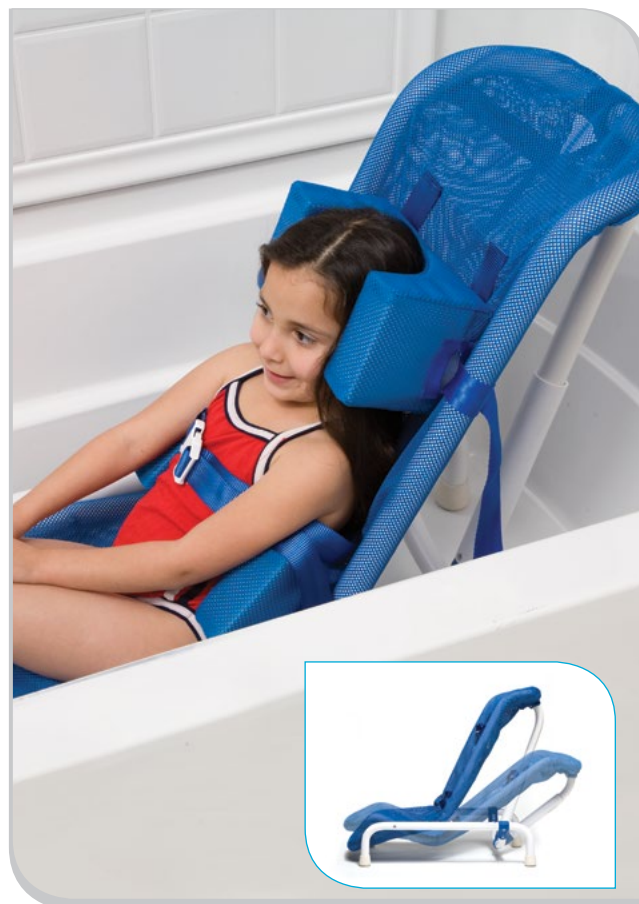

### CONTOUR SUPREME RECLINING BATH CHAIR FEATURES

- Seat-to-back angles: 0°, 15°, 30°, 45°, 60°
- Seat angles: 0°, 15°, 30°
- ComfortMesh™ cover designed for sensitive skin
- Seat back cover slides down for easy shampooing
- Model BCCS-8710L has two rear adjustment bars for additional support

### CONTOUR DELUXE TILT-IN-SPACE BATH CHAIR FEATURES

- Seat and back sections adjust together
- Tilt angles: 30°, 50°, 70°
- Seat back cover slides down for easy shampooing
- ComfortMesh cover designed for sensitive skin
- Model BCCD-8700L has two rear adjustment bars for additional support

### Contour Supreme Bath Chair

Seat and Back sections adjust independently for 15 positions

### ACCESSORIES

Rolling Shower Base

11" Extension Legs

15" Extension Legs

Head & Lateral Support Pads

Replacement Positioning Belt

Padded Abductor

Contour Deluxe Bath Chair  
PVC Bath Chair with 3 Fixed Tilt Positions