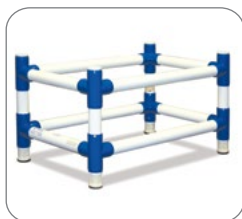

### Contour Supreme Bath Chair

Seat and Back sections adjust independently for 15 positions

### ACCESSORIES

Rolling Shower Base

11" Extension Legs

15" Extension Legs

Head & Lateral Support Pads

Replacement Positioning Belt

Padded Abductor

Contour Deluxe Bath Chair  
PVC Bath Chair with 3 Fixed Tilt Positions