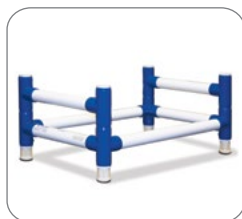

### CONTOUR DELUXE TILT-IN-SPACE BATH CHAIR FEATURES

- Seat and back sections adjust together
- Tilt angles: 30°, 50°, 70°
- Seat back cover slides down for easy shampooing
- ComfortMesh cover designed for sensitive skin
- Model BCCD-8700L has two rear adjustment bars for additional support

### Contour Supreme Bath Chair

Seat and Back sections adjust independently for 15 positions

### ACCESSORIES

Rolling Shower Base

11" Extension Legs

15" Extension Legs

Head & Lateral Support Pads

Replacement Positioning Belt

Padded Abductor

Contour Deluxe Bath Chair  
PVC Bath Chair with 3 Fixed Tilt Positions