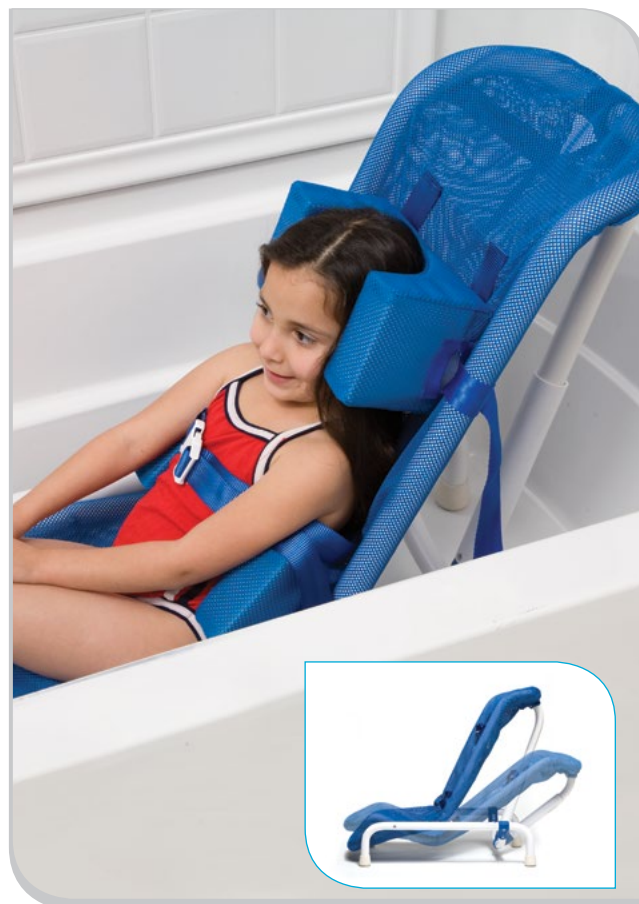

Contour Deluxe Bath Chair
PVC Bath Chair with 3 Fixed Tilt Positions