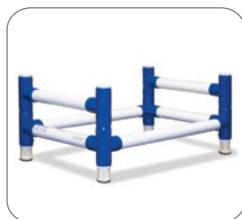

CONTOUR DELUXE TILT-IN-SPACE BATH CHAIR FEATURES

- Seat and back sections adjust together
- Tilt angles: 30°, 50°, 70°
- Seat back cover slides down for easy shampooing
- ComfortMesh cover designed for sensitive skin
- Model BCCD-8700L has two rear adjustment bars for additional support

Contour Supreme Bath Chair

Seat and Back sections adjust independently for 15 positions

ACCESSORIES

Rolling Shower Base

11" Extension Legs

15" Extension Legs

Head & Lateral Support Pads

Replacement Positioning Belt