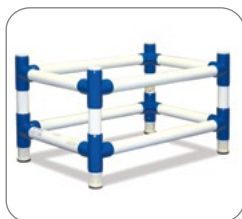

Contour Supreme Bath Chair

Seat and Back sections adjust independently for 15 positions

ACCESSORIES

Rolling Shower Base

11" Extension Legs

15" Extension Legs

Head & Lateral Support Pads

Replacement Positioning Belt