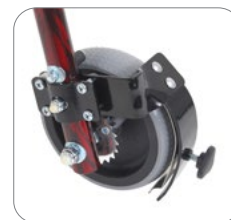

SAME GREAT FEATURES

- Height adjustable aluminum frame
- Easily folds for storage and transport
- Soft rubber wheels adhere to any surface and prevent the Nimbo from sliding backwards when using one-directional setting
- One-directional 5" rear wheels with aluminum ratchet and pin mechanism for increased durability
- One-directional override bracket to allow for two-directional movement
- Easily switch from swivel to non-swivel front wheel settings

FRAME

Knight Blue

Castle Red

Wizard Purple

Emperor Black
(available in Large Only)

ACCESSORIES

Soft Seat Harness

Pelvic Stabilizer

Forearm Platforms

Fold-down Seat

Bumper Guard

Dial-A-Speed Tab

ORDER FORM **FAX TO 310-305-1718 OR SUBMIT ONLINE**

Dealer: _____ Marked For: _____ Account #: _____

Date: _____ PO#: _____ Ordered By: _____

Phone: _____ Fax: _____ E-mail: _____