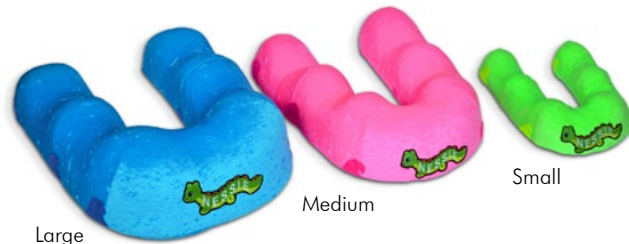

ORDER FORM **FAX TO 905-787-8550 OR SUBMIT ONLINE**

Dealer: _____ Marked For: _____ Account #: _____

Date: _____ PO#: _____ Ordered By: _____

Phone: _____ Fax: _____ E-mail: _____

Ship to address: _____

BASE UNIT	APN-1000S $533.25	APN-2000M $803.25	APN-3000L $1,073.25
Product Size	Small	Medium	Large
A	21"	32"	37"
B min	13"	19.5"	25"
B max	16.5"	30"	36"
C	5.25"	7"	10.5"
D	15"	24"	27"
E min	4"	4"	6"
E max	8.5"	16"	16"
F	3"	4.25"	5.5"
G	3.5"	5.5"	7"
H	4"	7.25"	9"

UPHOLSTERY	MP Mermaid Pink	MP Mermaid Pink	MP Mermaid Pink
	PB Pool Blue	PB Pool Blue	PB Pool Blue
	SG Seahorse Green	SG Seahorse Green	SG Seahorse Green

ACCESSORY						
Waterproof Jacket	APN-A1001S	$297.00	APN-A2001M	$398.25	APN-A3001L	$357.75