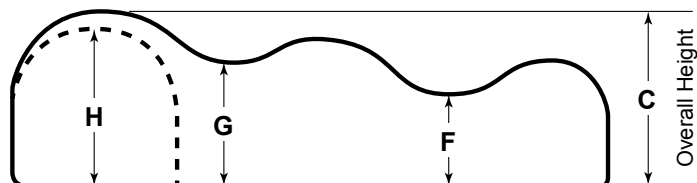

Ship to address: \_\_\_\_\_

BASE UNIT	APN-1000S \$533.25	APN-2000M \$803.25	APN-3000L \$1,073.25
Product Size	Small	Medium	Large
A	21"	32"	37"
B min	13"	19.5"	25"
B max	16.5"	30"	36"
C	5.25"	7"	10.5"
D	15"	24"	27"
E min	4"	4"	6"
E max	8.5"	16"	16"
F	3"	4.25"	5.5"
G	3.5"	5.5"	7"
H	4"	7.25"	9"