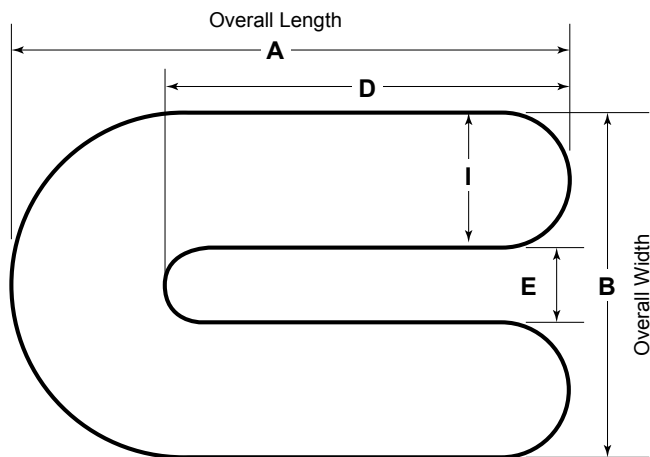

Ship to address: \_\_\_\_\_

BASE UNIT	APN-1000S \$533.25	APN-2000M \$803.25	APN-3000L \$1,073.25
Product Size	Small	Medium	Large
A	21"	32"	37"
B min	13"	19.5"	25"
B max	16.5"	30"	36"
C	5.25"	7"	10.5"
D	15"	24"	27"
E min	4"	4"	6"
E max	8.5"	16"	16"
F	3"	4.25"	5.5"
G	3.5"	5.5"	7"
H	4"	7.25"	9"