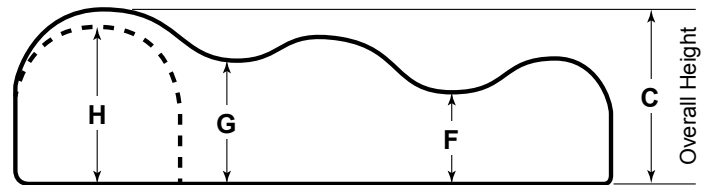

Date: \_\_\_\_\_ PO#: \_\_\_\_\_ Ordered By: \_\_\_\_\_

Phone: \_\_\_\_\_ Fax: \_\_\_\_\_ E-mail: \_\_\_\_\_

Ship to address: \_\_\_\_\_

BASE UNIT	APN-1000S \$395	APN-2000M \$595	APN-3000L \$795
Product Size	Small	Medium	Large
A	21"	32"	37"
B min	13"	19.5"	25"
B max	16.5"	30"	36"
C	5.25"	7"	10.5"
D	15"	24"	27"
E min	4"	4"	6"
E max	8.5"	16"	16"
F	3"	4.25"	5.5"
G	3.5"	5.5"	7"
H	4"	7.25"	9"