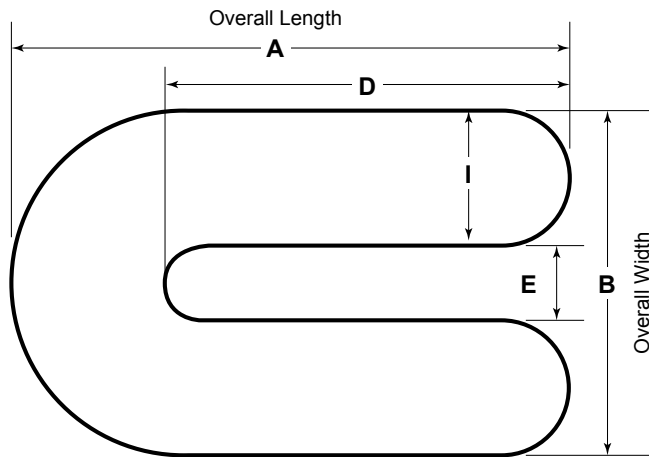

Date: \_\_\_\_\_ PO#: \_\_\_\_\_ Ordered By: \_\_\_\_\_

Phone: \_\_\_\_\_ Fax: \_\_\_\_\_ E-mail: \_\_\_\_\_

Ship to address: \_\_\_\_\_

BASE UNIT	APN-1000S \$395	APN-2000M \$595	APN-3000L \$795
Product Size	Small	Medium	Large
A	21"	32"	37"
B min	13"	19.5"	25"
B max	16.5"	30"	36"
C	5.25"	7"	10.5"
D	15"	24"	27"
E min	4"	4"	6"
E max	8.5"	16"	16"
F	3"	4.25"	5.5"
G	3.5"	5.5"	7"
H	4"	7.25"	9"